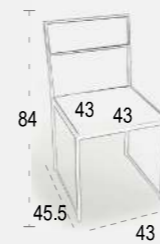

ELEMENT silla
ELEMENT chair
ELEMENT chair