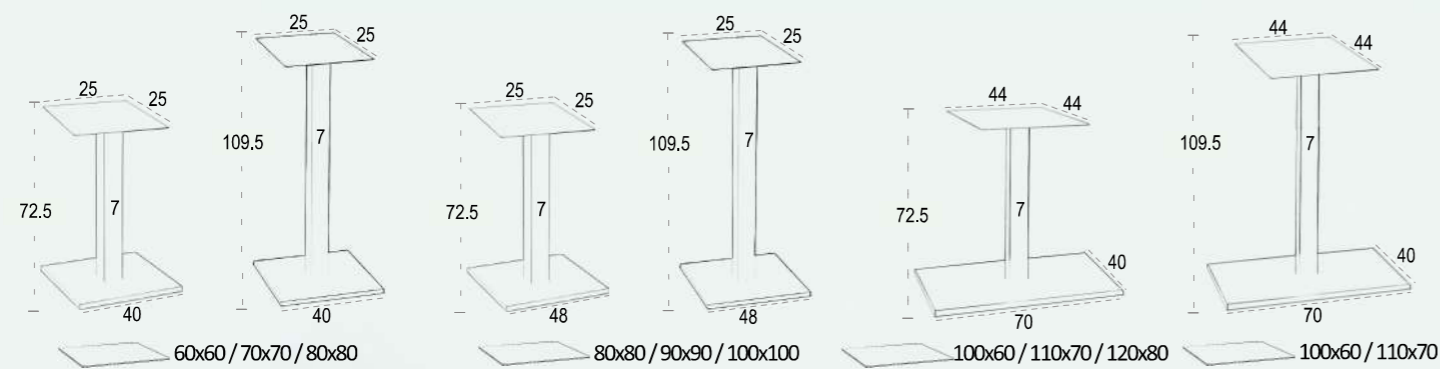

PRIM pie
PRIM base
PRIM pied