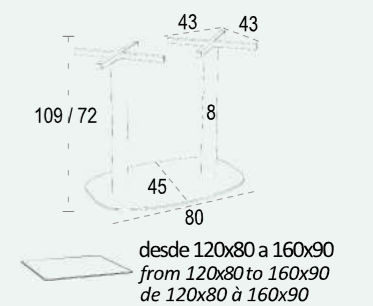

Powder-coated steel
Central Tube 800 mm.
Solid base without cover 8 mm.
System anti turn
Adjustable feet
Delivery dismantled
Indoor use Only

Acier peint
Tube central 800 mm.
Embase massif sans cache 8 mm.
Système antirotation
Verrins réglable
Livré démonté
Usage intérieur Exclusivement