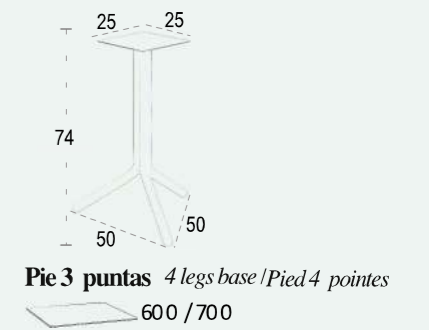

Acero Galvanizado pintado
Tubo 35 0 mm.
Tablero acero Galvanizado pintado
(Ver pag.64)
Uso interior/exterior

Powder-coated Galvanized steel
Tube 35 0 mm.
Powder-coated Galvanized steel
table top (See pag.64)
Indoor/outdoor use

Acier Galvanisé peint
Tube 35 0 mm.
Plateaux acier Galvanisé
(Voir pag.64)
Usage interieur/exterieur