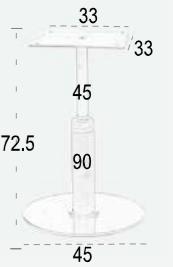

60 0 / 70 0 / 80 0 / 60x60 / 70x70 / 80x80 / 90 0

GENEVE pie
GENEVE base
GENEVE pied