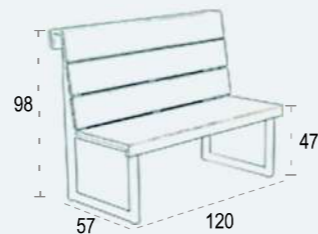

ELEMENT banco
ELEMENT bench
ELEMENT banc

*Melamina <i>Melamine</i> Roble Humo Vintage <i>Oak/Chêne Smoke/Fumée Vintage</i> *Tapizados/Upholster/Tapisé Nº 1 Nº 2 Nº 3	*Colores Acero <i>Colors Steel / Couleurs Acier</i> Plata Antracita Bronce <i>Silver/Argent Anthracite Bronze</i> Blanco Negro Oro <i>White/Blanc Black/Noir Gold/Or</i>	Acero pintado Tubo 35x35 mm. Asiento Melamina o Tapizado Respaldo Melamina o Tapizado Uso Solo interior <i>Powder-coated steel Tube 35x35 mm. Seat Mdf Melamine or upholster Back Melamine or upholster Indoor use Only</i> Acier peint Tube 35x35 mm. Assise melamine ou tapisé Dossier melamine ou tapisé Usage interieur Exclusivement