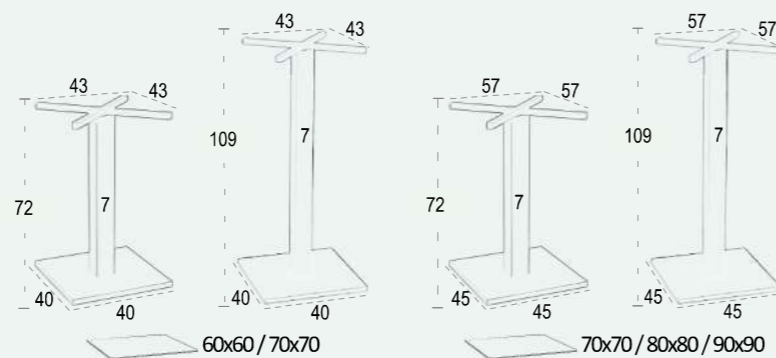

Powder-coated steel
Central Tube 70x60 / 700 mm.
Solid base without cover 8 mm.
System anti turn
Adjustable feet
Delivery dismantled
Indoor use Only

Acier peint
Tube central 70x70 / 800mm.
Embase massif sans cache 8 mm.
Système antirotule
Verrins regulable
Livré démonté
Usage interieur Exclusivement