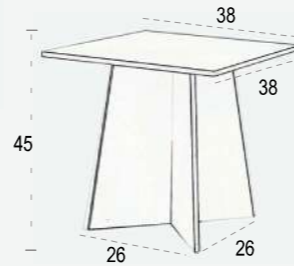

Compacto laminado 10mm.
Entrega desmontado
Uso interior / exterior

Laminated compact 10mm.
Delivery dismantled
Indoor / outdoor Use

Compact 10 mm.
Livré démonté
Usage intérieur/ extérieur