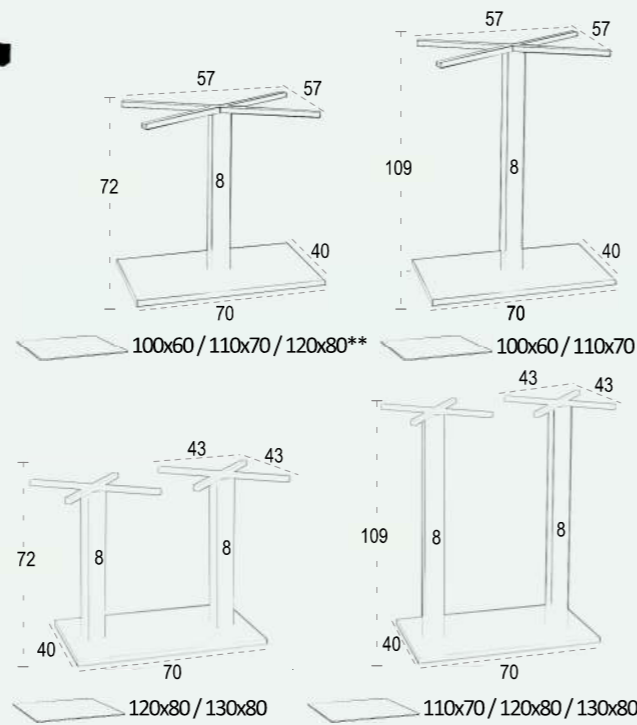

*Colores Acero
Colors Steel / Coleurs Acier

Plata Silver/Argent	Antracita Anthracite	Bronze Bronze
Blanco White/Blanc	Negro Black/Noir	Oro Gold/Or

Aluminio pintado
Tubo central 80x80 / 80 0 mm.
Base 20 mm.
Sistema anti giro
Reguladores
Entrega desmontado
Uso solo interior / exterior

Powder-coated aluminium
Central Tube 80x80 / 80 0 mm.
Base 20 mm.
System anti turn
Adjustable feet
Delivery dismantled
Indoor / outdoor use

Aluminium peint
Tube central 80x80 / 80 0 mm.
Embase 20 mm.
Sisteme antirotulie
Verrins regulable
Livré demonté
Usage interieur / exterieur