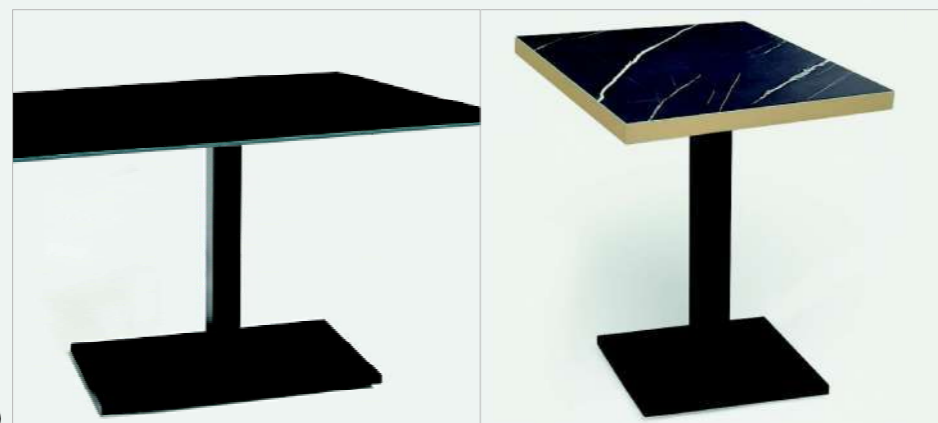

VIRGO pie VIRGO base VIRGO pied

*Colores Acero
Colors Steel / Coleurs Acier

Plata Silver/Argent	Antracita Anthracite	Bronze Bronze
Blanco White/Blanc	Negro Black/Noir	Oro Gold/Or

Aluminio pintado
Tubo central 80x80 / 80 0 mm.
Base 20 mm.
Sistema anti giro
Reguladores
Entrega desmontado
Uso solo interior / exterior

Powder-coated aluminium
Central Tube 80x80 / 80 0 mm.
Base 20 mm.
System anti turn
Adjustable feet
Delivery dismantled
Indoor / outdoor use

Aluminium peint
Tube central 80x80 / 80 0 mm.
Embase 20 mm.
Sisteme antirotulie
Verrins regulable
Livré demonté
Usage interieur / exterieur