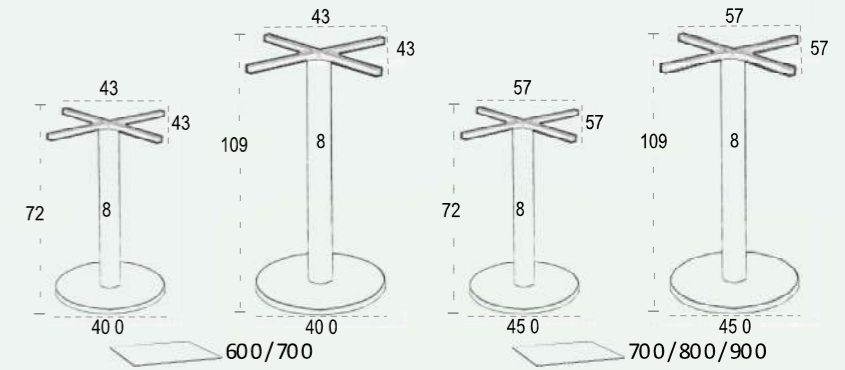

*Colores Acero
Colors Steel / Coleurs Acier

Plata Silver/Argent	Antracita Anthracite	Bronze Bronze
Blanco White/Blanc	Negro Black/Noir	Oro Gold/Or

Aluminio pintado
Tubo central 80x80 / 80 0 mm.
Base 20 mm.
Sistema anti giro
Reguladores
Entrega desmontado
Uso solo interior / exterior

Powder-coated aluminium
Central Tube 80x80 / 80 0 mm.
Base 20 mm.
System anti turn
Adjustable feet
Delivery dismantled
Indoor / outdoor use

Aluminium peint
Tube central 80x80 / 80 0 mm.
Embase 20 mm.
Sisteme antirotulie
Verrins regulable
Livré demonté
Usage interieur / exterieur