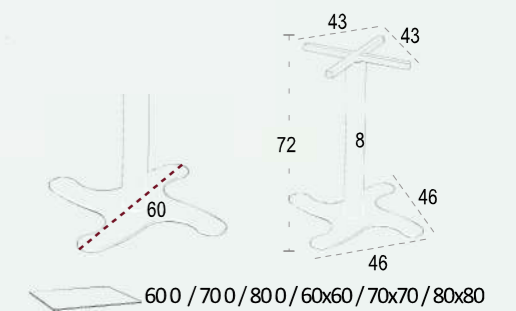

*Colores Acero
Colors Steel / Couleurs Acier

Plata Silver/Argent	Antracita Anthracite	Bronze Bronze
Blanco White/Blanc	Negro Black/Noir	Oro Gold/Or

Acero pintado
Tubo central 800 mm.
Base Maciza sin funda 8 mm.
Sistema antigiro
Reguladores
Entrega desmontado
Uso Solo interior

Powder-coated steel
Central Tube 800 mm.
Solid base without cover 8 mm.
System anti turn
Adjustable feet
Delivery dismantled
Indoor use Only

Acier peint
Tube central 800 mm.
Embase massif sans cache 8 mm.
Système antirotation
Verrins regulable
Livré démonté
Usage intérieur Exclusivement