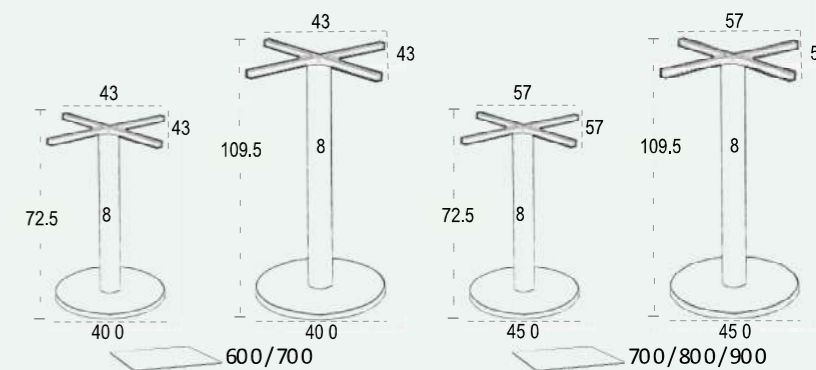

Powder-coated steel
Central Tube 70x60 / 700 mm.
Solid base without cover 8 mm.
System anti turn
Adjustable feet
Delivery dismantled
Indoor use Only

Acier peint
Tube central 70x70 / 800mm.
Embase massif sans cache 8 mm.
Système antirotule
Verrins regulable
Livré démonté
Usage interieur Exclusivement