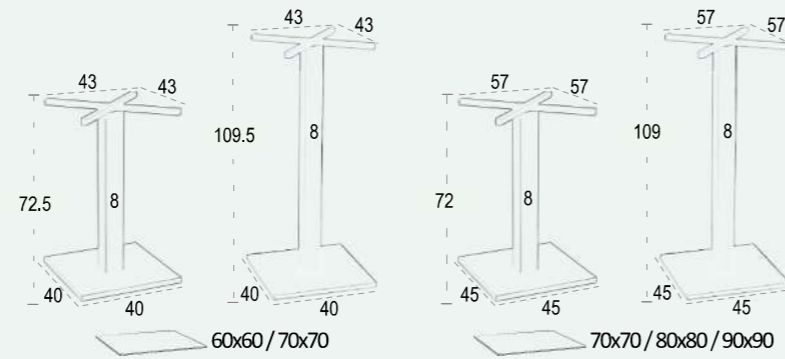

*Colores Acero
Colors Steel / Coleurs Acier

Plata Silver/Argent	Antracita Anthracite	Bronze Bronze
Blanco White/Blanc	Negro Black/Noir	Oro Gold/Or

Aluminio pintado
Tubo central 80x80 / 80 0 mm.
Base 20 mm.
Sistema anti giro
Reguladores
Entrega desmontado
Uso solo interior / exterior

Powder-coated aluminium
Central Tube 80x80 / 80 0 mm.
Base 20 mm.
System anti turn
Adjustable feet
Delivery dismantled
Indoor / outdoor use

Aluminium peint
Tube central 80x80 / 80 0 mm.
Embase 20 mm.
Sisteme antirotulie
Verrins regulable
Livré demonté
Usage interieur / exterieur