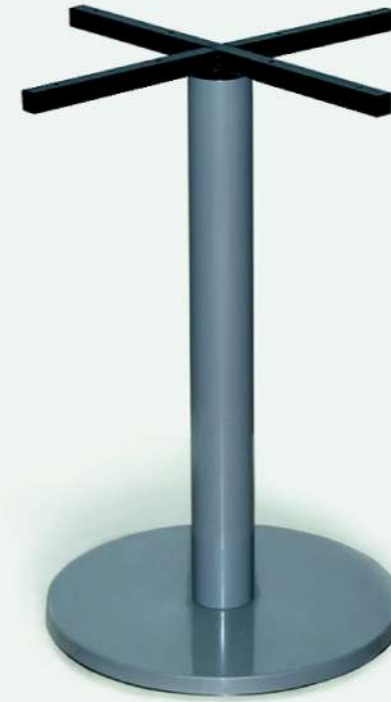

*Colores Acero
Colors Steel / Coleurs Acier

Plata Silver/Argent	Antracita Anthracite	Bronze Bronze
Blanco White/Blanc	Negro Black/Noir	Oro Gold/Or

Aluminio pintado
Tubo central 80x80 / 80 0 mm.
Base 20 mm.
Sistema anti giro
Reguladores
Entrega desmontado
Uso solo interior / exterior

Powder-coated aluminium
Central Tube 80x80 / 80 0 mm.
Base 20 mm.
System anti turn
Adjustable feet
Delivery dismantled
Indoor / outdoor use

Aluminium peint
Tube central 80x80 / 80 0 mm.
Embase 20 mm.
Sisteme antirotulie
Verrins regulable
Livré demonté
Usage interieur / exterieur