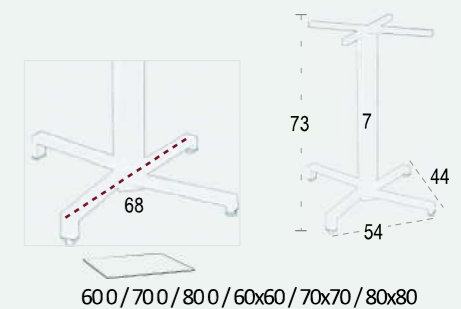

Powder-coated aluminium
Central Tube 70x70 mm.
Base Tube 40x20 mm.
Folding / Stackable
Adjustable Feet
Delivery dismantled
Indoor/outdoor use

Aluminium peint
Tube central 70x70 mm.
Tube embase 40x20 mm.
Piable / Ampilable
Verrins regulable
Livré démonté
Usage intérieur/extérieur