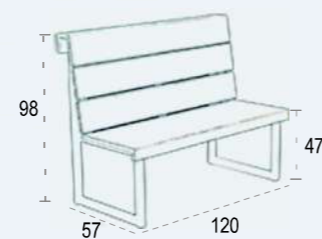

*Colores Madera
Wooden colors / Coleurs Bois

Pino Natural
Natural Pine / Pin naturel

*Otros colores consultar
Other colors to consulte / Autres couleurs consulter

*Colores Acero
Colors Steel / Coleurs Acier

Plata
Silver/Argent

Antracita
Anthracite

Bronze
Bronze

Blanco
White/Blanc

Negro
Black/Noir

Oro
Gold/Or