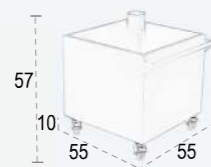

BOX base parasol

*BOX umbrella base
BOX pied parasol*

Acero pintado
Base chapa acero 8 mm.
Laterales chapa acero 3 mm.
4 ruedas con freno(100kg.por rueda)
Entrega desmontado
Uso interior / exterior

*Powder-coated steel
Base sheet steel 8 mm.
Laterals sheet steel 3 mm.
4 wheels with brake(100 kg.per wheel)
Delivery dismantled
Indoor / outdoor Use*

*Acier peint
Base tôle acier 8 mm.
Côtes tôle acier 3 mm.
4 roues avec frein(100kg.par roue)
Livraison démontée
Usage interieur / exterieur*

FIX base parasol

*FIX umbrella base
FIX pied parasol*

Acero pintado
Base maciza 8 mm.
Con agujeros fijar a suelo
Tubo 60 0 mm.
Tubo con adaptador
Para Mástil parasol de 40 0 a 50 0
Entrega desmontado
Uso interior / exterior

*Powder-coated steel
Solid base 8 mm.
Wholes for ground fixing
Tube 60 0 mm.
Adaptador
For umbrella tubes 40 0 to 50 0
Delivery dismantled
Indoor / outdoor Use*

*Acier peint
Base massive 8 mm.
Trous fixer au sol
Tube 60 0 mm.
Adaptateur
Pour tubes parasol 40 0 à 50 0
Livré démonté
Usage interieur / exterieur*