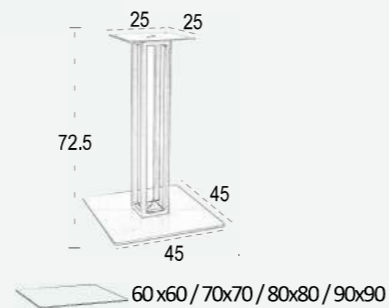

TURIN pie
TURIN base
TURIN pied