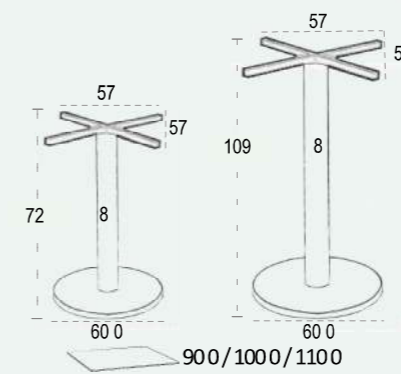

PISCIS pie
PISCIS base
PISCIS pied