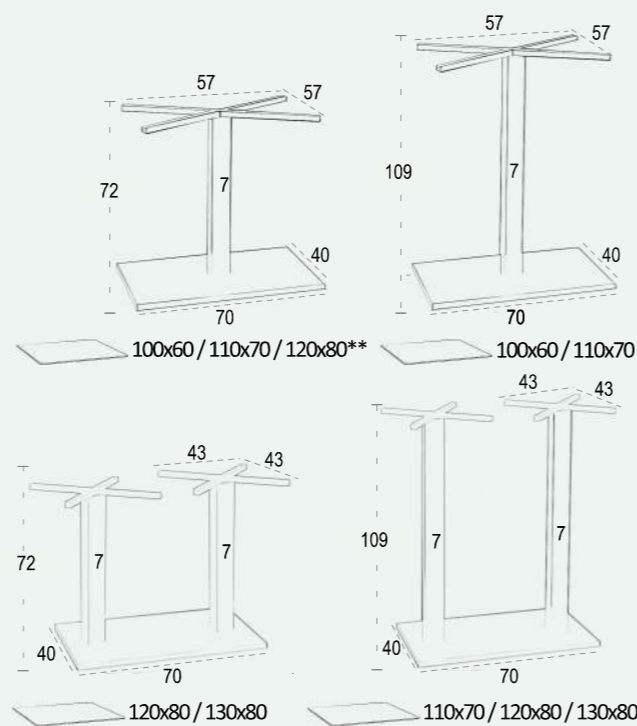

Powder-coated steel
Central Tube 70x60 / 700 mm.
Solid base without cover 8 mm.
System anti turn
Adjustable feet
Delivery dismantled
Indoor use Only

Acier peint
Tube central 70x70 / 800mm.
Embase massif sans cache 8 mm.
Système antirotule
Verrins regulable
Livré démonté
Usage interieur Exclusivement