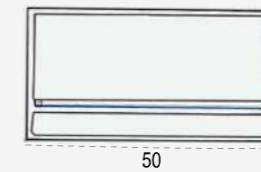

Acero pintado
Tubo 20x20 mm.
Balda melamina 40 mm. o 19 mm.
Ancho 50 cm.
(otras medidas consultar)
Entrega desmontado
Uso Solo interior

Powder-coated steel
Tube 20x20 mm.
Shelves melamine 40 mm. or 19mm.
Width 50 cm.
(consult other sizes)
Delivery dismantled
Indoor use Only

Acier peint
Tube 20x20 mm.
Tablettes melamine 40 mm. ou 19mm.
Larger 50 cm.
(Consulter autres dimensions)
Livré démonté
Usage intérieur Exclusivement