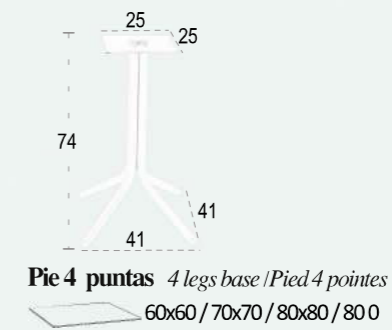

Acero Galvanizado pintado
Tubo 35 0 mm.
Tablero acero Galvanizado pintado
(Ver pag.64)
Uso interior/exterior

Powder-coated Galvanized steel
Tube 35 0 mm.
Powder-coated Galvanized steel
table top (See pag.64)
Indoor/outdoor use

Acier Galvanisé peint
Tube 35 0 mm.
Plateaux acier Galvanisé
(Voir pag.64)
Usage interieur/exterieur