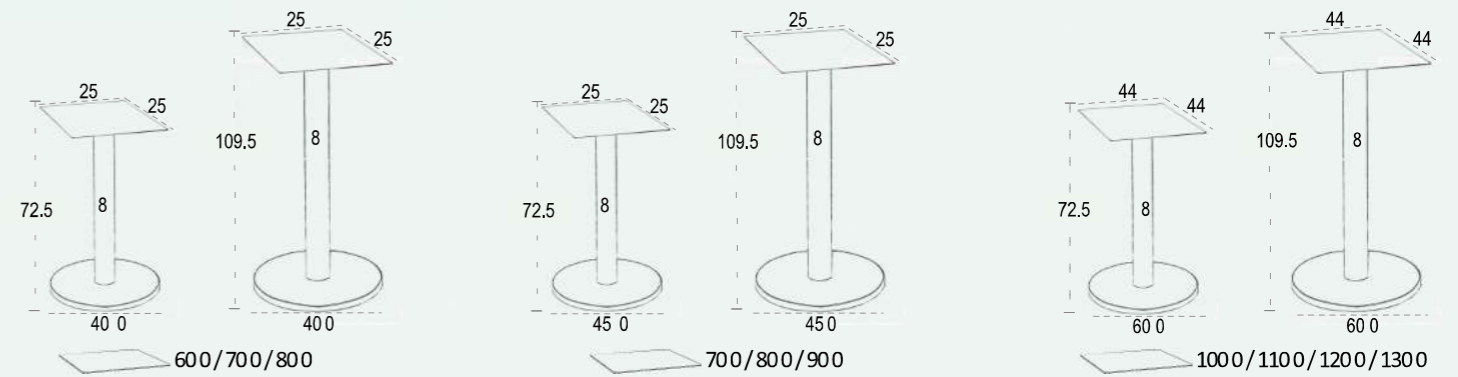

ART pie
ART base
ART pied