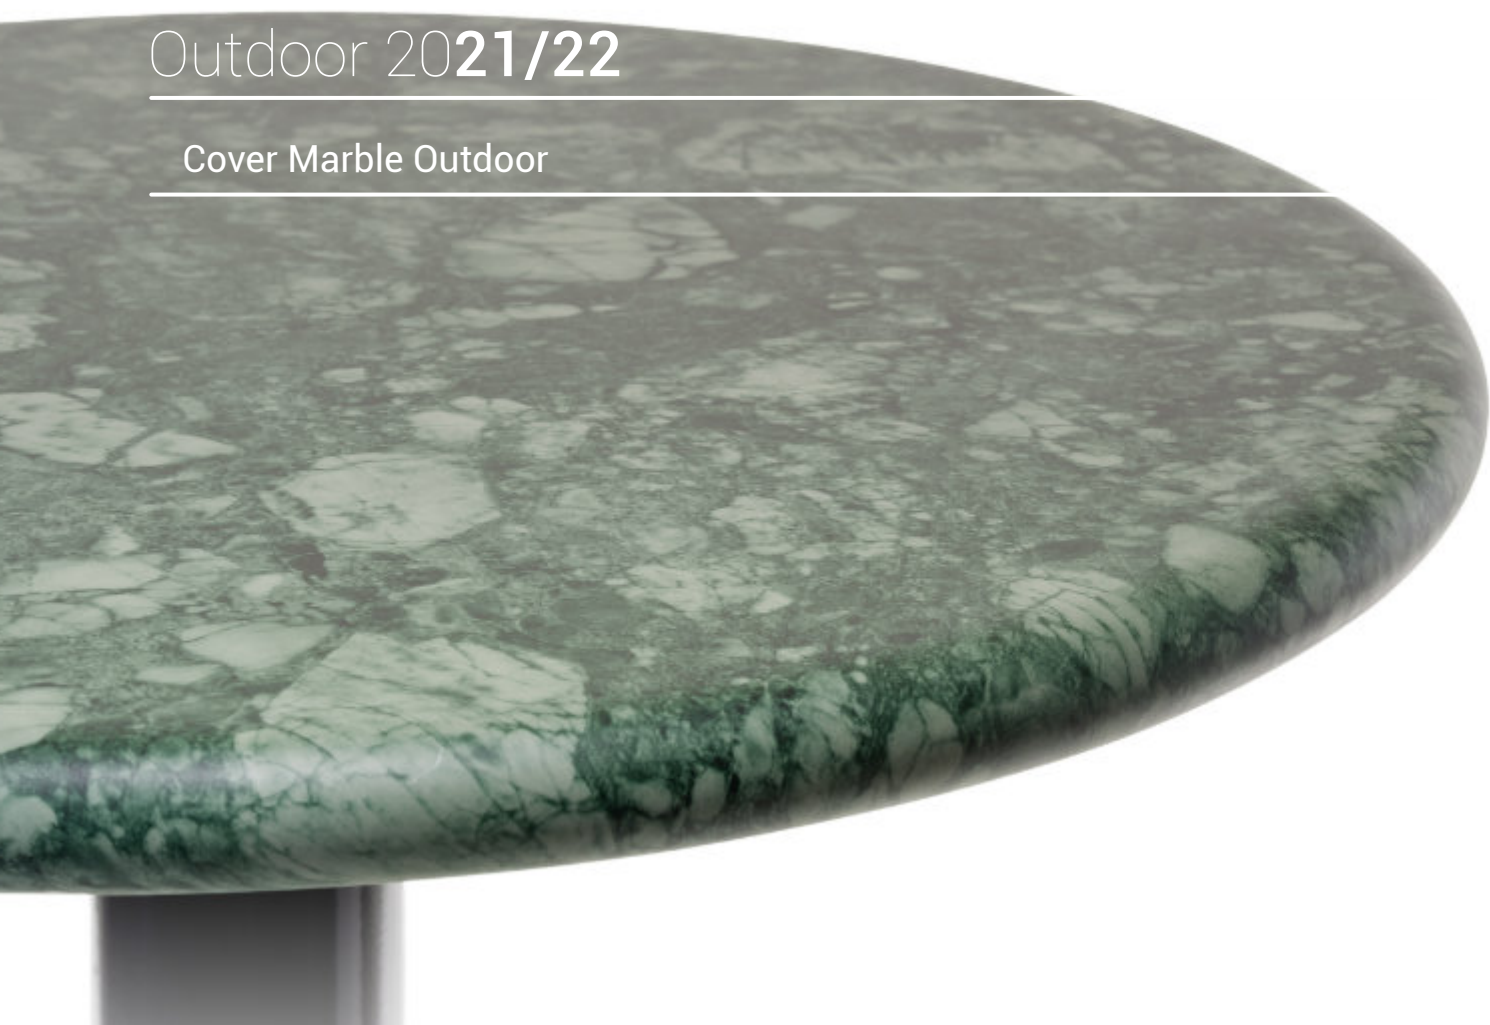

CATÁLOGO INOU TABLEROS MADERA (OUTDOOR)

2024

INOUE

OUTDOOR 2021/22

Encimeras - Plateaux - Table Tops

Outdoor 2021/22

Cover Marble Outdoor

Musgo 9003 / RND - RD