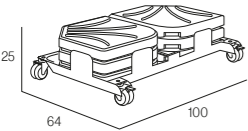

FLEXO

Flexo

BSH990BC
FLEXO+SLABX6
white