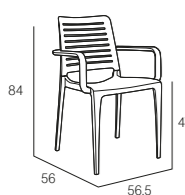

PARK PAD

Registered design No. 2747774

MN-PAR01
024X00 taupe