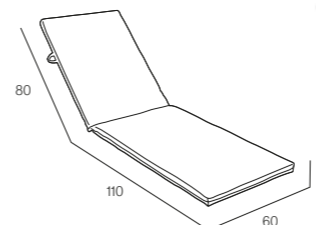

AQUA - NAUTIC

AQUA
PERMEABLE

NAUTIC
WATERPROOF

681
003T00 white
(AQUA)