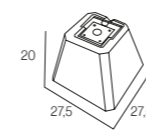

TRAP

Ons 190

22 kg - tube ø26mm