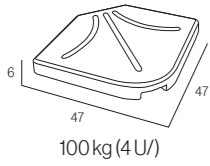

SLAB

Flexo

BEC047BC02
SLAB
white