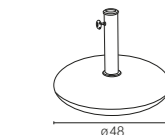

ROUND

Vigo - Palma

25kg - tube ø55mm