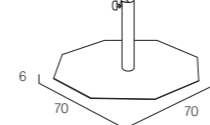

OCT

Java 300 - Java 300x300 - Vigo

21 kg - tube ø55/70mm