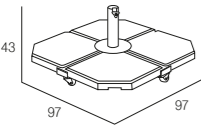

## CROSS

Rio - Formentera

110 kg - tube ø63,5mm

**BSRDBC63500**  
CROSS RIO + SLABX4  
white

**BSRDBC5700**  
CROSS + SLABX4  
white

**BSRDAN5700**  
CROSS + SLABX4  
anthracite