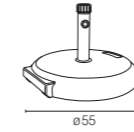

MOULD

Vigo

38 kg - tube ø57mm