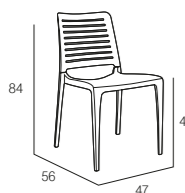

PARK PAD

Registered design No. 2747774

MS-PAR01
024X00 taupe