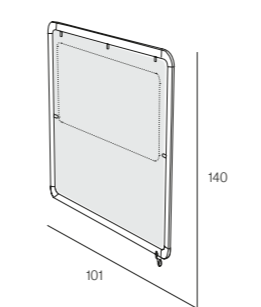

SIENA BLACK-MINI

OLEFIN
FIBER
190g

MO-MSIE04
(Metacrilato, Metacrilato, Methacrylate, Methacrylate)