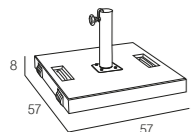

CUBE

Formentera

50 kg - tube ø63mm