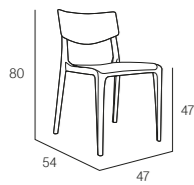

TOWN PAD

Registered design No. 2747774

MS-TOW01
024X00 taupe